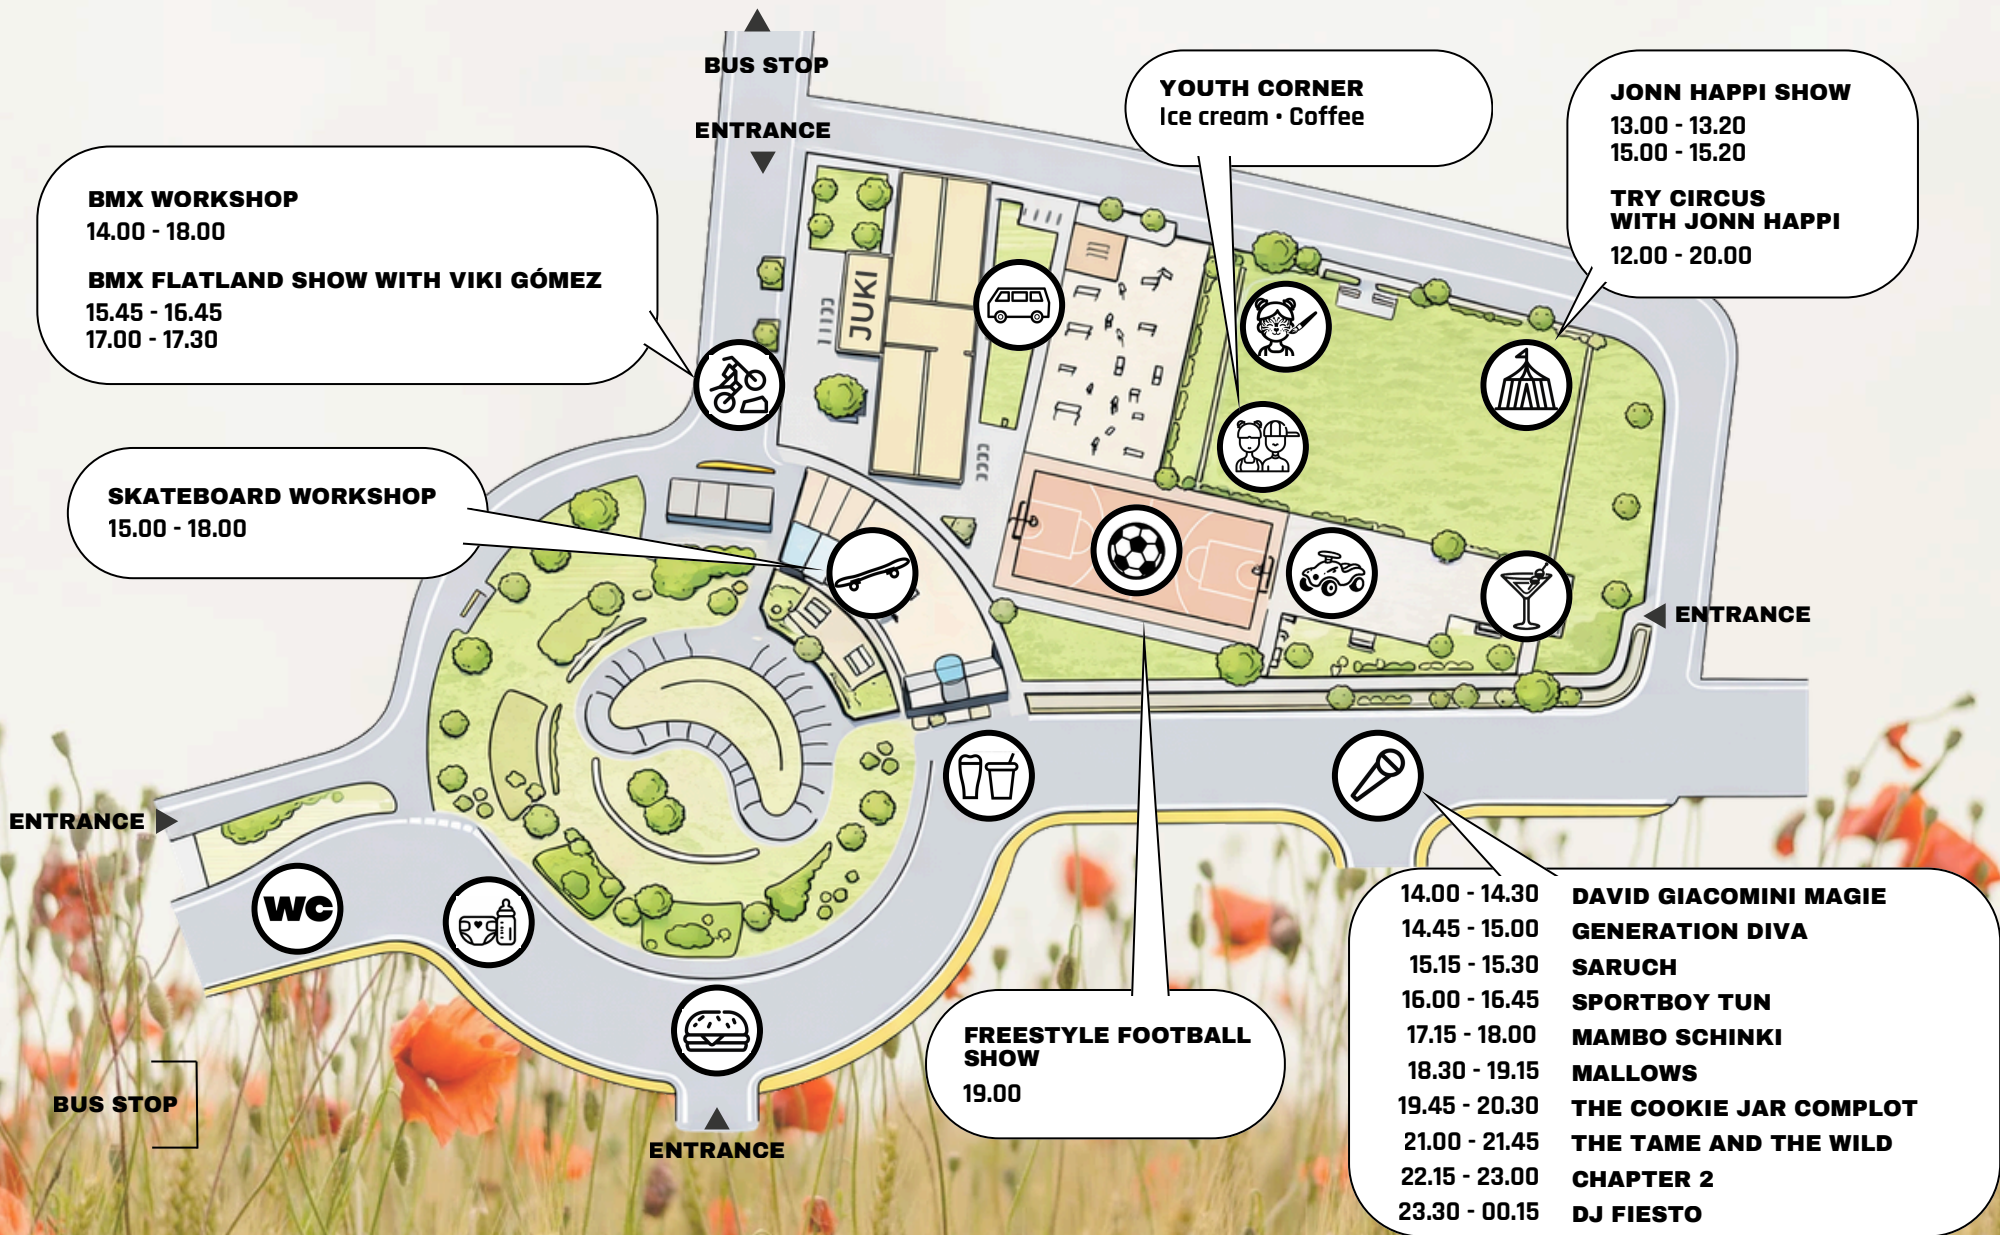

f LEADER Zentrum Westen

@ leaderzentrumwesten

Freestyle Football
with
Joshua Meehan

Mambo Schinki

BMX Flatland
with
Viki Gómez

The Cookie Jar Complot

The Tame and the Wild

Chapter 2

- | | | | | | | |
|---------------------|----------------------|----------------------------|--------------------------|-------------------|---------------|------------------|
| BABY CORNER | KIDS' CORNER | BMX WORKSHOP | FOOTBALL WORKSHOP | JONN HAPPI | DRINKS | COCKTAILS |
| YOUTH CORNER | FACE PAINTING | SKATEBOARD WORKSHOP | GAME ON | STAGE | FOOD | |